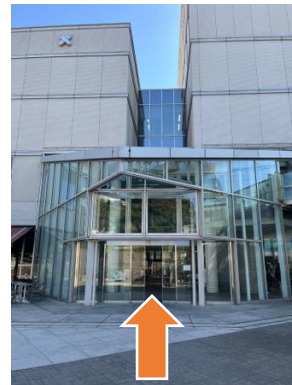

“From Yokohama City Subway Green Line Hiyoshi Station To Fujiwara Hiroshi Hall”

1. Exit the ticket gate at Yokohama City Subway Green Line Hiyoshi Station and turn left “出口 1”.

2. “出口 1” is the exit leading toward Keio Univ.

3. Take the escalator up.

4. You will see Kyoseikan (Collaboration Complex) and go inside.

5. Enter through the entrance of Kyoseikan (Collaboration Complex).

6. Go up the stairs.

7. Fujiwara Hiroshi Hall is located inside.