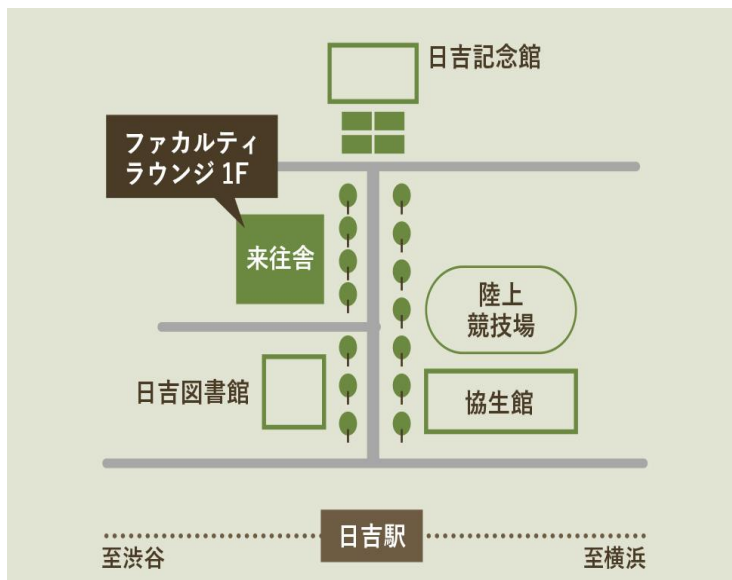

# Banquet

Faculty Lounge Hiyoshi

A 1-minute walk within Keio University's Hiyoshi Campus,  
**First floor of Raiosha**

Map: <http://hiyoshi-facultyounge.jp/welcome-to-faculty-lounge/>

Building ⑨ Raiosha