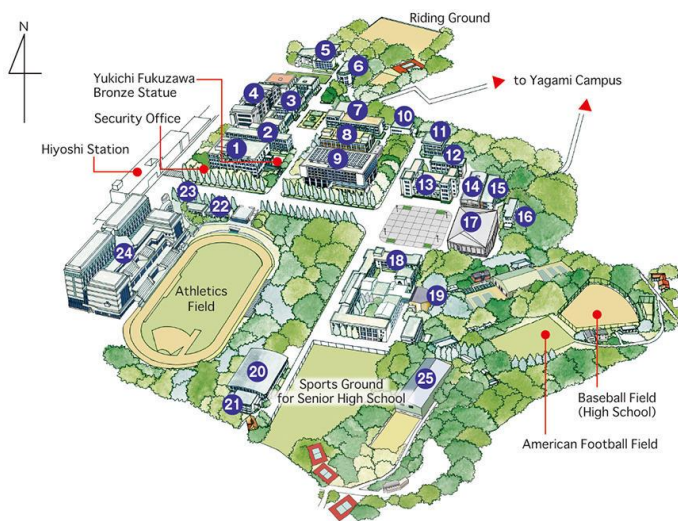

# Banquet

Faculty Lounge Hiyoshi

A 1-minute walk within Keio University's Hiyoshi Campus,  
**First floor of Raiosha**

Map: <http://hiyoshi-facultyounge.jp/welcome-to-faculty-lounge/>

Building ⑨ Raiosha