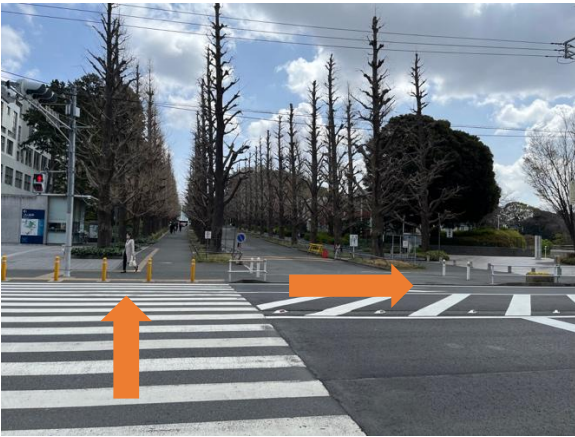

From Hiyoshi Station To Fujiwara Hiroshi Hall

1. Exit the ticket gates at Hiyoshi Station and turn right.

2. Cross the pedestrian crossing and turn right.

3. You will see Kyoseikan (Collaboration Complex).

4. Go inside Kyoseikan (Collaboration Complex).

5. Enter through the entrance of Kyoseikan (Collaboration Complex).

6. Entrance to Fujiwara Hiroshi Hall is at the end.